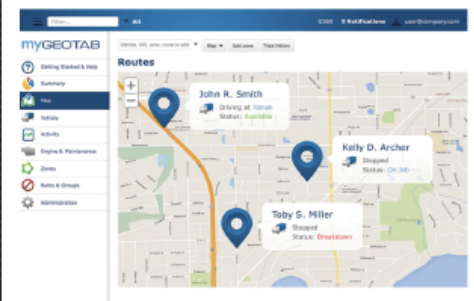

TELEMATICS INTEGRATION

- Seamless integration with Telematics Software
- Images and Video can be requested on-demand, from any location
- Automatic image capture when entering job sites, during pours, etc.
- Compatible with AT&T, Sprint, T-Mobile, & Verizon cellular networks

KP1S Can Protect Owners & Operators from the Following:

- Cash-for-Crash/Insurance Fraud Accidents
- False or Exaggerated Whiplash Claims
- Conflicting Reports of Actual Road Events
- Poor & Uneconomical Driving Behaviors
- Slow or Unreasonable Claims Processes
- 24/7 Surveillance Monitoring

RECOMMENDED BY MAJOR INSURERS

NATT

Safety Services

Call for details
1-866-244-
3334

705-682-3362

1-866-244-3334

info@tpsgroup.ca.

www.nattsafety.com